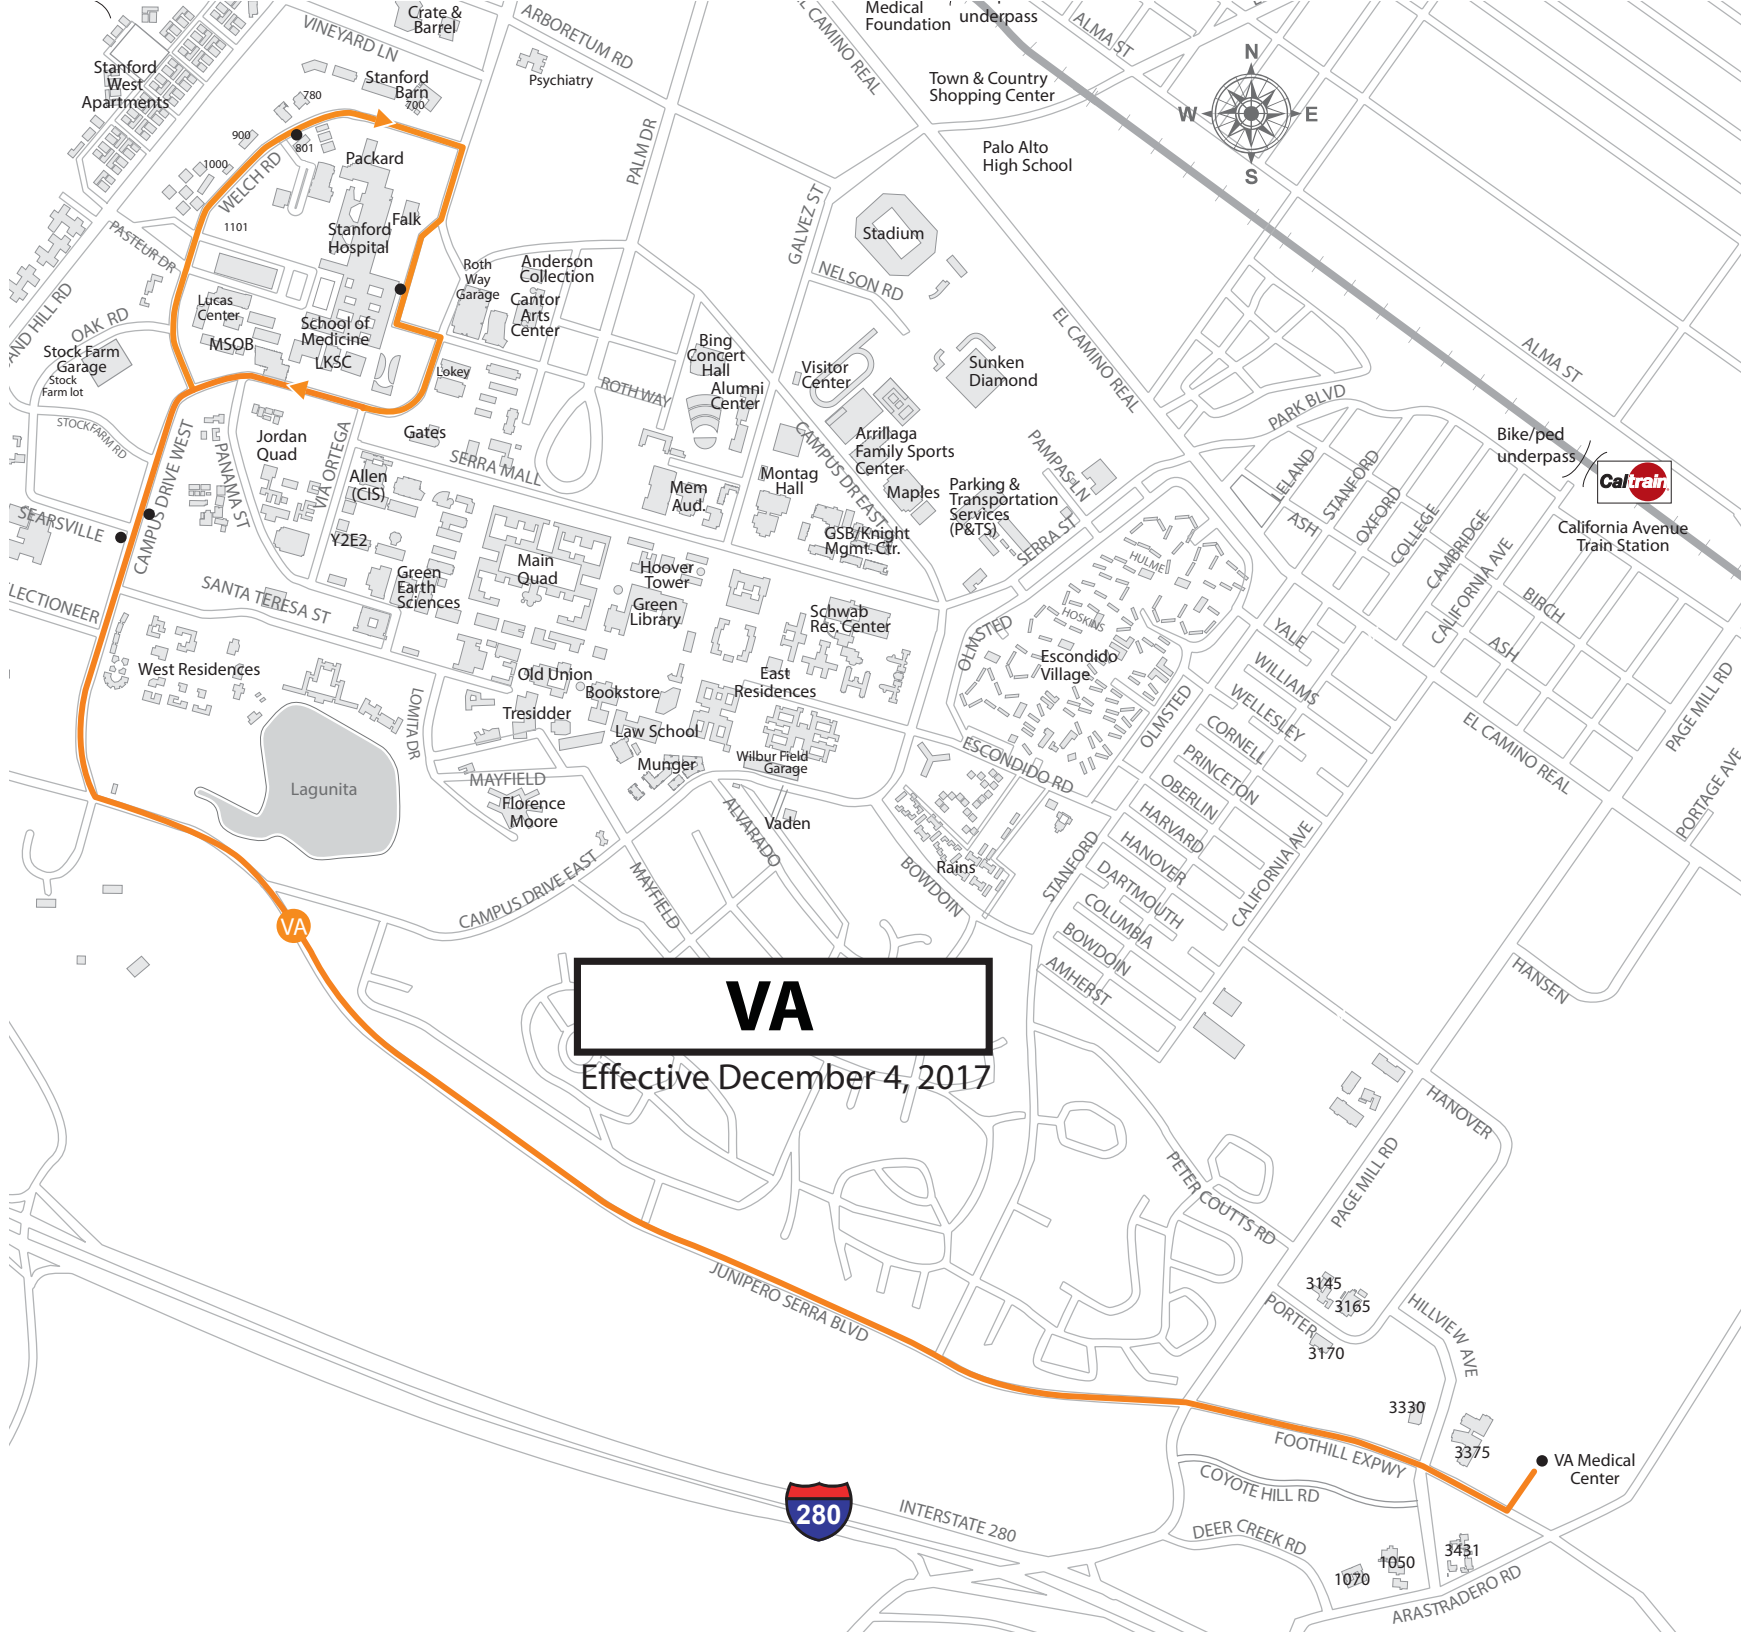

Free Shuttle Service

Line VA

Weekday Service (Monday - Friday)

Effective 12/04/2017

Medical Center (Quarry Extension)	VA Hospital	801 Welch	Medical Center (Quarry Extension)
6:40 AM	7:00 AM	7:20 AM	7:25 AM
7:00 AM	7:20 AM	7:40 AM	7:45 AM
7:25 AM	7:45 AM	8:05 AM	8:10 AM
7:45 AM	8:05 AM	8:25 AM	8:30 AM
8:10 AM	8:30 AM	8:50 AM	8:55 AM
8:30 AM	8:50 AM	9:10 AM	9:15 AM
8:55 AM	9:15 AM	9:35 AM	9:40 AM
9:15 AM	9:35 AM	9:55 AM	10:00 AM
9:40 AM	10:00 AM	10:20 AM	10:25 AM
10:00 AM	10:20 AM	10:40 AM	10:45 AM
10:25 AM	10:45 AM	11:05 AM	11:10 AM
10:45 AM	11:05 AM	11:25 AM	11:30 AM
11:10 AM	11:30 AM	11:50 AM	11:55 AM
11:30 AM	11:50 AM	12:10 PM	12:15 PM
11:55 AM	12:15 PM	12:35 PM	12:40 PM
12:15 PM	12:35 PM	12:55 PM	1:00 PM
12:40 PM	1:00 PM	1:20 PM	1:25 PM
1:00 PM	1:20 PM	1:40 PM	1:45 PM
1:25 PM	1:45 PM	2:05 PM	2:10 PM
1:45 PM	2:05 PM	2:25 PM	2:30 PM
2:10 PM	2:30 PM	2:50 PM	2:55 PM
2:30 PM	2:50 PM	3:10 PM	3:15 PM
2:55 PM	3:15 PM	3:35 PM	3:40 PM
3:15 PM	3:35 PM	3:55 PM	4:00 PM
3:40 PM	4:00 PM	4:20 PM	4:25 PM
4:00 PM	4:20 PM	4:40 PM	4:45 PM
4:25 PM	4:45 PM	5:05 PM	5:10 PM
4:45 PM	5:05 PM	5:25 PM	5:30 PM

VA

Effective December 4, 2017

California Avenue Train Station

INTERSTATE 280

VA Medical Center